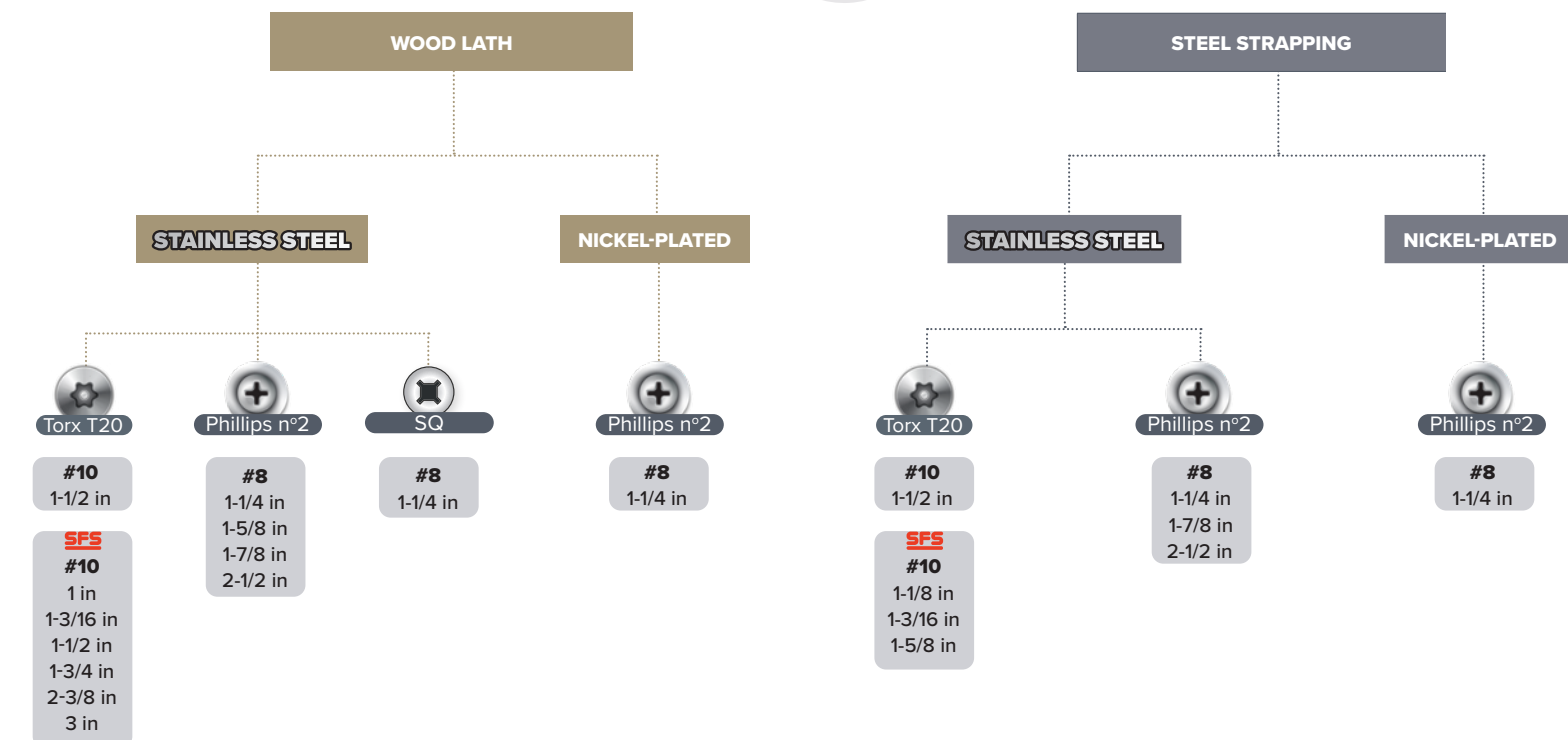

7/16" AND 1/2" PANEL TRIMS

T001

Installation template
for horizontal trim

Technical specifications

Length: 3.048 m (10')
Thickness: 1.4 mm
Material: Aluminum 6360-T5
PPG Paint in accordance with
AAMA 2604
Certified LEED® Canada V4
20-year limited warranty
Made in Canada

3/4" LAP TRIMS

FLASHING AND 3/4" - 5/16" TRANSITION TRIMS

ACCESSORIES

COLOR PANEL SCREWS FOR
HARDIEPANEL® FROM JAMES HARDIE /

Choose your
screw type
here!

VISIT THE WEBSITE FOR DETAILS OF ACCESSORIES
LIGHTTRIM.COM

GUNS AND NAILS

Coil Nailer ET&F PANELFAST® model 710 for **HARDIEPLANK®** on wood, concrete or steel strapping

Coil Nailer ET&F PANELFAST® model 510A for **HARDIEPLANK®** on wood or steel strapping

ET&F Trimfast® Heavy Duty model 210TA for **HARDIETRIMS®** on wood or steel strapping

FIBRE CEMENT PAINT
(**HARDIEPANEL®, HARDIEPLANK®, HARDIETRIM®, HARDIE SOFFIT®**)

P33
100% Acrylic semigloss paint
(for fibre cement siding) 3,3 L

P875
100% Acrylic semigloss paint
(for fibre cement siding) 875 ml

ALUMINUM TRIM AND SCREWS PAINT

P160
Aerosol Paint
(for aluminum trims and accessories) 16 oz.

PE
Touch up paint (for aluminum trims and accessories) 65 ml

The largest choice of colors (TRIMS • SCREWS • PAINT)